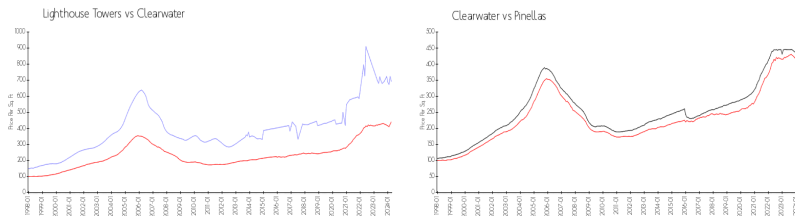

Unit 901 - Lighthouse Towers

901 - 1290 Gulf Blvd, Clearwater, FL, Pinellas 33767

Unit Information

MLS Number: U8228605
Status: ACTIVE
Size: 1,609 Sq ft.
Bedrooms: 2
Full Bathrooms: 2
Half Bathrooms: 0
Parking Spaces:
View: Pool, Water
Rental Price: $6,000
List PPSF: $4

Building Information

Number of units: 144
Number of active listings for rent: 0
Number of active listings for sale: 7
Building inventory for sale: 4%
Number of sales over the last 12 months: 15
Number of sales over the last 6 months: 7
Number of sales over the last 3 months: 5

Building Association Information

Lighthouse Towers Condo Assn
1290 Gulf Blvd,
Clearwater, FL 33767
(727) 596-5706

Market Information

Lighthouse Towers: $694/sq. ft.
Clearwater: $441/sq. ft.

Clearwater: $441/sq. ft.
Pinellas: $419/sq. ft.

Inventory for Sale

Lighthouse Towers: 5%
Clearwater: 4%
Pinellas: 3%

Avg. Time to Close Over Last 12 Months

Lighthouse Towers: 57 days
Clearwater: 62 days
Pinellas: 62 days