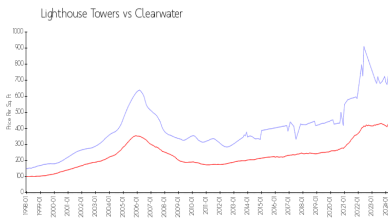

Unit 705 - Lighthouse Towers

705 - 1290 Gulf Blvd, Clearwater, FL, Pinellas 33767

Unit Information

MLS Number: U8228765
Status: ACTIVE
Size: 885 Sq ft.
Bedrooms: 1
Full Bathrooms: 1
Half Bathrooms: 1
Parking Spaces: Assigned, Reserved
View: Water
Rental Price: $2,900
List PPSF: $3

Building Information

Number of units: 144
Number of active listings for rent: 0
Number of active listings for sale: 7
Building inventory for sale: 4%
Number of sales over the last 12 months: 15
Number of sales over the last 6 months: 7
Number of sales over the last 3 months: 5

Building Association Information

Lighthouse Towers Condo Assn
1290 Gulf Blvd,
Clearwater, FL 33767
(727) 596-5706

Market Information

Lighthouse Towers: $694/sq. ft.
Clearwater: $441/sq. ft.

Clearwater: $441/sq. ft.
Pinellas: $419/sq. ft.

Inventory for Sale

Lighthouse Towers: 5%
Clearwater: 4%
Pinellas: 3%

Avg. Time to Close Over Last 12 Months

Lighthouse Towers: 57 days
Clearwater: 62 days
Pinellas: 62 days