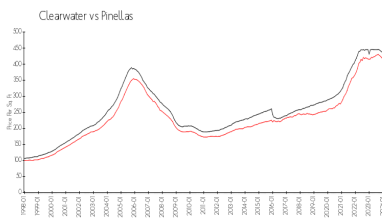

Unit 705 - Lighthouse Towers

705 - 1290 Gulf Blvd, Clearwater, FL, Pinellas 33767

Unit Information

MLS Number: U8228765
Status: ACTIVE
Size: 885 Sq ft.
Bedrooms: 1
Full Bathrooms: 1
Half Bathrooms: 1
Parking Spaces: Assigned, Reserved
View: Water
Rental Price: $2,900
List PPSF: $3

Building Information

Number of units: 144
Number of active listings for rent: 0
Number of active listings for sale: 7
Building inventory for sale: 4%
Number of sales over the last 12 months: 15
Number of sales over the last 6 months: 7
Number of sales over the last 3 months: 5

Building Association Information

Lighthouse Towers Condo Assn
1290 Gulf Blvd,
Clearwater, FL 33767
(727) 596-5706

Market Information

Lighthouse Towers: $694/sq. ft.
Clearwater: $441/sq. ft.

Clearwater: $441/sq. ft.
Pinellas: $419/sq. ft.

Inventory for Sale

Lighthouse Towers: 5%
Clearwater: 4%
Pinellas: 3%

Avg. Time to Close Over Last 12 Months

Lighthouse Towers: 57 days
Clearwater: 62 days
Pinellas: 62 days