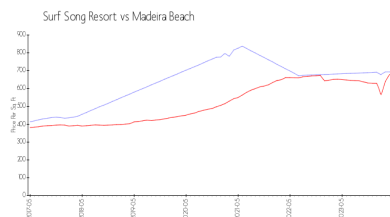

Market Information

Surf Song Resort: $693/sq. ft.
Madeira Beach: $680/sq. ft.

Madeira Beach: $680/sq. ft.
Pinellas: $419/sq. ft.

Inventory for Sale

Surf Song Resort 3%
Madeira Beach 3%
Pinellas 3%

Avg. Time to Close Over Last 12 Months

Surf Song Resort n/a
Madeira Beach 67 days
Pinellas 62 days