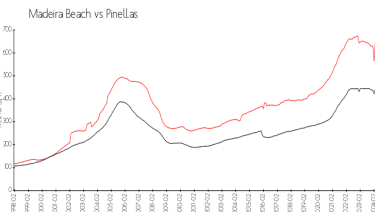

Market Information

Surf Song Resort: $693/sq. ft.
Madeira Beach: $680/sq. ft.

Madeira Beach: $680/sq. ft.
Pinellas: $419/sq. ft.

Inventory for Sale

Surf Song Resort 3%
Madeira Beach 3%
Pinellas 3%

Avg. Time to Close Over Last 12 Months

Surf Song Resort n/a
Madeira Beach 67 days
Pinellas 62 days