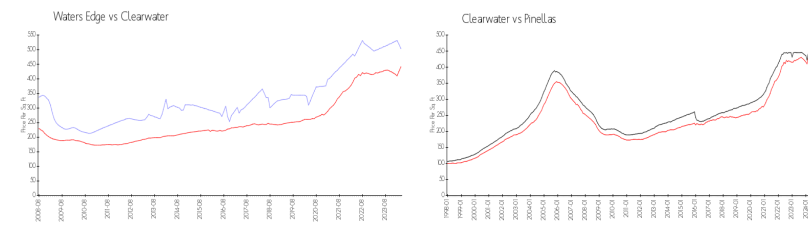

Unit 317 - Waters Edge

317 - 331 Cleveland St, Clearwater, FL, Pinellas 33755

Unit Information

MLS Number: U8229320
Status: ACTIVE
Size: 1,472 Sq ft.
Bedrooms: 2
Full Bathrooms: 2
Half Bathrooms: 1
Parking Spaces: Deeded
View: Water
Rental Price: $4,500
List PPSF: $3

Building Information

Number of units: 153
Number of active listings for rent: 0
Number of active listings for sale: 7
Building inventory for sale: 4%
Number of sales over the last 12 months: 2
Number of sales over the last 6 months: 1
Number of sales over the last 3 months: 0

Building Association Information

Water's Edge Condo Association
331 Cleveland St, Clearwater, FL 33755
(727) 447-8380

Market Information

Waters Edge:	$503/sq. ft.	Clearwater:	$441/sq. ft.
Clearwater:	$441/sq. ft.	Pinellas:	$419/sq. ft.

Inventory for Sale

Waters Edge: 5%
Clearwater: 4%
Pinellas: 3%

Avg. Time to Close Over Last 12 Months

Waters Edge: 85 days
Clearwater: 62 days
Pinellas: 62 days