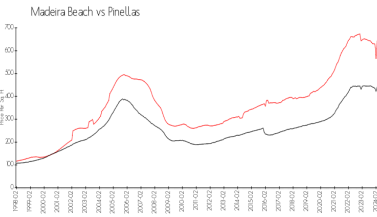

## Market Information

Beach Place: \$759/sq. ft.  
 Madeira Beach: \$680/sq. ft.

Madeira Beach: \$680/sq. ft.  
 Pinellas: \$419/sq. ft.