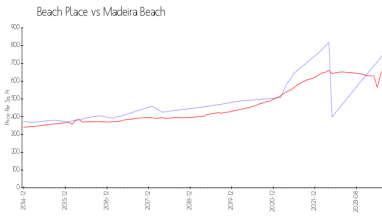

## Market Information

Beach Place: \$759/sq. ft.  
 Madeira Beach: \$680/sq. ft.

Madeira Beach: \$680/sq. ft.  
 Pinellas: \$419/sq. ft.