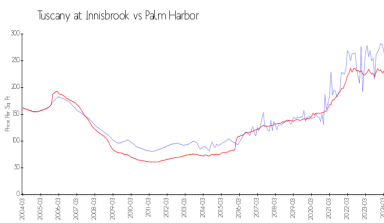

## Market Information

Tuscany at Innisbrook:	\$255/sq. ft.	Palm Harbor:	\$225/sq. ft.
Palm Harbor:	\$225/sq. ft.	Pinellas:	\$419/sq. ft.