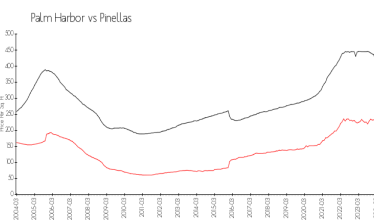

## Market Information

Tuscany at Innisbrook:	\$255/sq. ft.	Palm Harbor:	\$225/sq. ft.
Palm Harbor:	\$225/sq. ft.	Pinellas:	\$419/sq. ft.