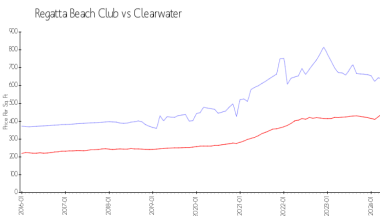

## Market Information

Regatta Beach Club: \$638/sq. ft.  
 Clearwater: \$441/sq. ft.

Clearwater: \$441/sq. ft.  
 Pinellas: \$419/sq. ft.