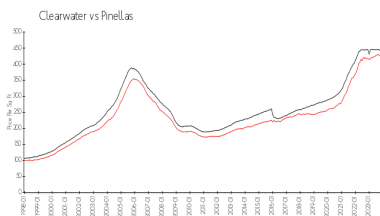

## Market Information

Regatta Beach Club: \$638/sq. ft.  
 Clearwater: \$441/sq. ft.

Clearwater: \$441/sq. ft.  
 Pinellas: \$419/sq. ft.