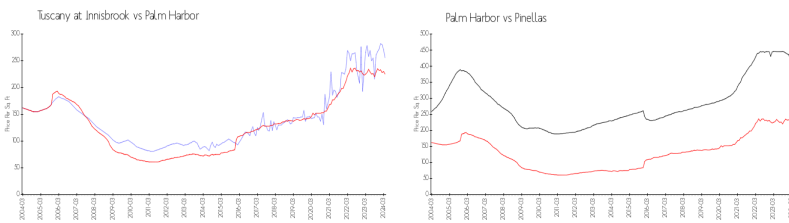

Market Information

Tuscany at Innisbrook:	$255/sq. ft.	Palm Harbor:	$225/sq. ft.
Palm Harbor:	$225/sq. ft.	Pinellas:	$419/sq. ft.

Inventory for Sale

Tuscany at Innisbrook 2%
Palm Harbor 2%
Pinellas 3%

Avg. Time to Close Over Last 12 Months

Tuscany at Innisbrook 29 days
Palm Harbor 32 days
Pinellas 62 days