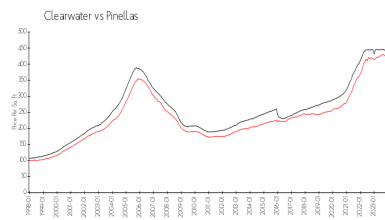

Building Association Information

Majestic Point
 Address: 200 Skiff Point,
 Clearwater, FL 33767

Market Information

Majestic Point: \$465/sq. ft.
 Clearwater: \$441/sq. ft.

Clearwater: \$441/sq. ft.
 Pinellas: \$419/sq. ft.