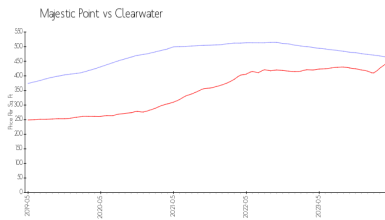

Building Association Information

Majestic Point
 Address: 200 Skiff Point,
 Clearwater, FL 33767

Market Information

Majestic Point: \$465/sq. ft.
 Clearwater: \$441/sq. ft.

Clearwater: \$441/sq. ft.
 Pinellas: \$419/sq. ft.