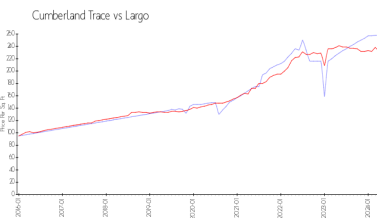

## Market Information

Cumberland Trace: \$258/sq. ft.  
 Largo: \$232/sq. ft.

Largo: \$232/sq. ft.  
 Pinellas: \$419/sq. ft.