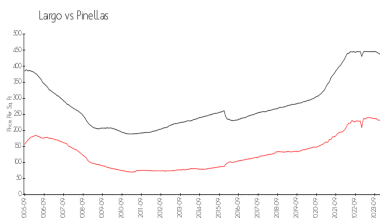

## Market Information

Cumberland Trace: \$258/sq. ft.  
 Largo: \$232/sq. ft.

Largo: \$232/sq. ft.  
 Pinellas: \$419/sq. ft.