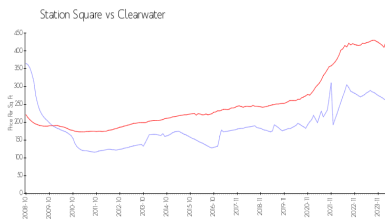

Unit 1009 - Station Square

1009 - 628 Cleveland St, Clearwater, FL, Pinellas 33755

Unit Information

MLS Number: U8231449
Status: ACTIVE
Size: 1,460 Sq ft.
Bedrooms: 2
Full Bathrooms: 2
Half Bathrooms: 0
Parking Spaces:
View:
Rental Price: $3,500
List PPSF: $2

Building Information

Number of units: 126
Number of active listings for rent: 0
Number of active listings for sale: 6
Building inventory for sale: 4%
Number of sales over the last 12 months: 7
Number of sales over the last 6 months: 1
Number of sales over the last 3 months: 0

Market Information

Station Square: $258/sq. ft.
Clearwater: $441/sq. ft.
Clearwater: $441/sq. ft.
Pinellas: $419/sq. ft.

Inventory for Sale

Station Square 5%
Clearwater 4%
Pinellas 3%

Avg. Time to Close Over Last 12 Months

Station Square 18 days
Clearwater 62 days
Pinellas 62 days