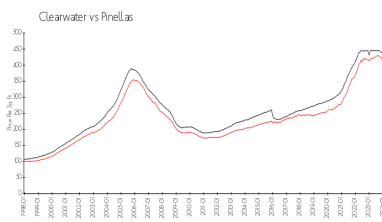

Unit 1009 - Station Square

1009 - 628 Cleveland St, Clearwater, FL, Pinellas 33755

Unit Information

MLS Number: U8231449
Status: ACTIVE
Size: 1,460 Sq ft.
Bedrooms: 2
Full Bathrooms: 2
Half Bathrooms: 0
Parking Spaces:
View:
Rental Price: $3,500
List PPSF: $2

Building Information

Number of units: 126
Number of active listings for rent: 0
Number of active listings for sale: 6
Building inventory for sale: 4%
Number of sales over the last 12 months: 7
Number of sales over the last 6 months: 1
Number of sales over the last 3 months: 0

Market Information

Station Square: $258/sq. ft.
Clearwater: $441/sq. ft.
Clearwater: $441/sq. ft.
Pinellas: $419/sq. ft.

Inventory for Sale

Station Square 5%
Clearwater 4%
Pinellas 3%

Avg. Time to Close Over Last 12 Months

Station Square 18 days
Clearwater 62 days
Pinellas 62 days