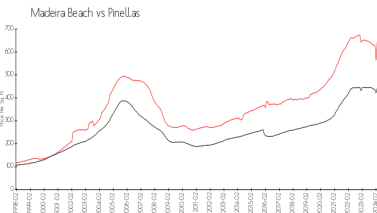

Unit 307 - Surfside Tower

307 - 15462 Gulf Blvd, Madeira Beach, FL, Pinellas 33708

Unit Information

MLS Number: U8231728
Status: ACTIVE
Size: 1,100 Sq ft.
Bedrooms: 2
Full Bathrooms: 2
Half Bathrooms: 0
Parking Spaces: Assigned, Covered, Guest, Reserved, Underground
View: Water
Rental Price: $3,500
List PPSF: $3

Building Information

Number of units: 71
Number of active listings for rent: 0
Number of active listings for sale: 1
Building inventory for sale: 1%
Number of sales over the last 12 months: 4
Number of sales over the last 6 months: 3
Number of sales over the last 3 months: 1

Building Association Information

Surfside Towers Condominium Association
15462 Gulf Boulevard Apt 101
Madeira Beach, FL 33708
(727)393-4337

Market Information

Surfside Tower:	$506/sq. ft.	Madeira Beach:	$680/sq. ft.
Madeira Beach:	$680/sq. ft.	Pinellas:	$419/sq. ft.

Inventory for Sale

Surfside Tower 1%
Madeira Beach 3%
Pinellas 3%

Avg. Time to Close Over Last 12 Months

Surfside Tower 44 days
Madeira Beach 66 days
Pinellas 62 days