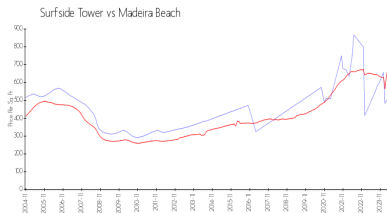

Unit 307 - Surfside Tower

307 - 15462 Gulf Blvd, Madeira Beach, FL, Pinellas 33708

Unit Information

MLS Number: U8231728
Status: ACTIVE
Size: 1,100 Sq ft.
Bedrooms: 2
Full Bathrooms: 2
Half Bathrooms: 0
Parking Spaces: Assigned, Covered, Guest, Reserved, Underground
View: Water
Rental Price: $3,500
List PPSF: $3

Building Information

Number of units: 71
Number of active listings for rent: 0
Number of active listings for sale: 1
Building inventory for sale: 1%
Number of sales over the last 12 months: 4
Number of sales over the last 6 months: 3
Number of sales over the last 3 months: 1

Building Association Information

Surfside Towers Condominium Association
15462 Gulf Boulevard Apt 101
Madeira Beach, FL 33708
(727)393-4337

Market Information

Surfside Tower:	$506/sq. ft.	Madeira Beach:	$680/sq. ft.
Madeira Beach:	$680/sq. ft.	Pinellas:	$419/sq. ft.

Inventory for Sale

Surfside Tower 1%
Madeira Beach 3%
Pinellas 3%

Avg. Time to Close Over Last 12 Months

Surfside Tower 44 days
Madeira Beach 66 days
Pinellas 62 days