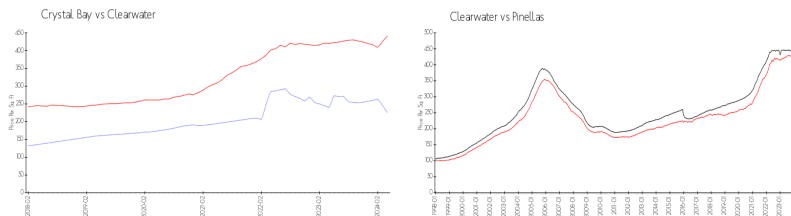

Market Information

Crystal Bay:	$226/sq. ft.	Clearwater:	$441/sq. ft.
Clearwater:	$441/sq. ft.	Pinellas:	$419/sq. ft.

Inventory for Sale

Crystal Bay	7%
Clearwater	4%
Pinellas	3%

Avg. Time to Close Over Last 12 Months

Crystal Bay	73 days
Clearwater	62 days
Pinellas	62 days