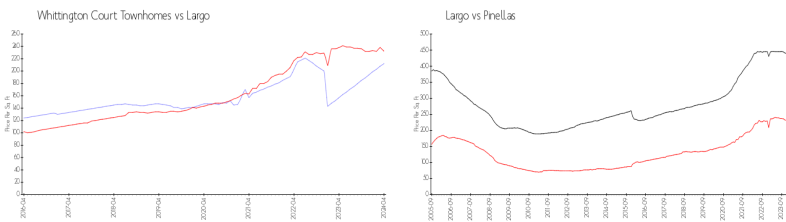

Building Association Information

Whittington Court Town Homes
 Association Inc
 12775 Seminole Boulevard
 Largo, FL 33778
 Phone: (727) 585-3013

Market Information

Whittington Court Townhomes:	\$212/sq. ft.	Largo:	\$232/sq. ft.
Largo:	\$232/sq. ft.	Pinellas:	\$419/sq. ft.