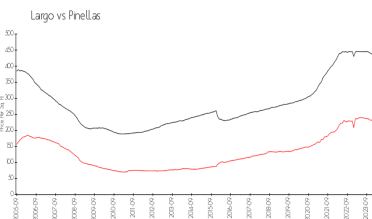

Building Association Information

Shipwatch Homeowners Association
 11900 Shipwatch Dr
 Largo, FL 33774
 (727) 595-9300

<https://www.shipwatchyachtandtennisclub.com/>

Recent Sales

Unit #	Size	Closing Date	Sale Price	PPSF
807	1,225 sq ft	May 2024	\$460,000	\$376
1610	1,235 sq ft	May 2024	\$345,000	\$279
742	1,225 sq ft	May 2024	\$395,000	\$322
643	1,225 sq ft	Apr 2024	\$389,000	\$318
1379	1,235 sq ft	Apr 2024	\$299,999	\$243
1391	1,235 sq ft	Apr 2024	\$420,000	\$340

Market Information

Shipwatch: \$296/sq. ft. Largo: \$232/sq. ft.
 Largo: \$232/sq. ft. Pinellas: \$419/sq. ft.

Inventory for Sale

Shipwatch: 3%
 Largo: 2%
 Pinellas: 3%

Avg. Time to Close Over Last 12 Months