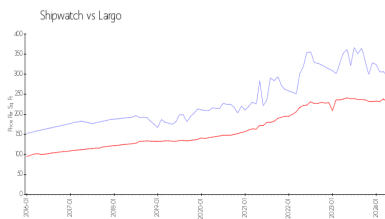

Building Association Information

Shipwatch Homeowners Association
 11900 Shipwatch Dr
 Largo, FL 33774
 (727) 595-9300

<https://www.shipwatchyachtandtennisclub.com/>

Recent Sales

Unit #	Size	Closing Date	Sale Price	PPSF
807	1,225 sq ft	May 2024	\$460,000	\$376
1610	1,235 sq ft	May 2024	\$345,000	\$279
742	1,225 sq ft	May 2024	\$395,000	\$322
643	1,225 sq ft	Apr 2024	\$389,000	\$318
1379	1,235 sq ft	Apr 2024	\$299,999	\$243
1391	1,235 sq ft	Apr 2024	\$420,000	\$340

Market Information

Shipwatch: \$296/sq. ft. Largo: \$232/sq. ft.
 Largo: \$232/sq. ft. Pinellas: \$419/sq. ft.

Inventory for Sale

Shipwatch: 3%
 Largo: 2%
 Pinellas: 3%

Avg. Time to Close Over Last 12 Months