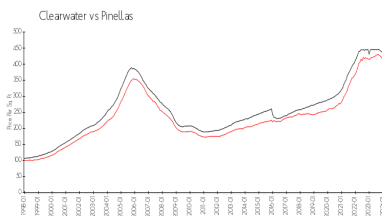

## Market Information

Lakeside Crossing: \$175/sq. ft.  
 Clearwater: \$441/sq. ft.

Clearwater: \$441/sq. ft.  
 Pinellas: \$419/sq. ft.