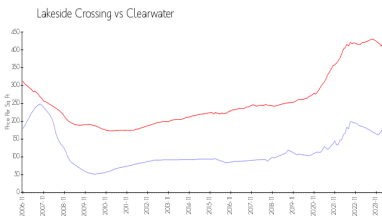

Unit 111 - Lakeside Crossing

111 - 701 S Madison Av, Clearwater, FL, Pinellas 33756

Unit Information

MLS Number: U8232586
Status: ACTIVE
Size: 870 Sq ft.
Bedrooms: 2
Full Bathrooms: 2
Half Bathrooms: 0
Parking Spaces:
View:
Rental Price: $1,825
List PPSF: $2

Building Information

Number of units: 100
Number of active listings for rent: 0
Number of active listings for sale: 4
Building inventory for sale: 4%
Number of sales over the last 12 months: 6
Number of sales over the last 6 months: 4
Number of sales over the last 3 months: 2

Building Association Information

Lakeside Crossing Condo's Association
701 S Madison Ave,
Clearwater, FL 33756
(727) 443-7870

Market Information

Lakeside Crossing: $175/sq. ft.
Clearwater: $441/sq. ft.

Clearwater: $441/sq. ft.
Pinellas: $419/sq. ft.

Inventory for Sale

Lakeside Crossing 4%
Clearwater 4%
Pinellas 3%

Avg. Time to Close Over Last 12 Months

Lakeside Crossing 175 days
Clearwater 62 days
Pinellas 62 days