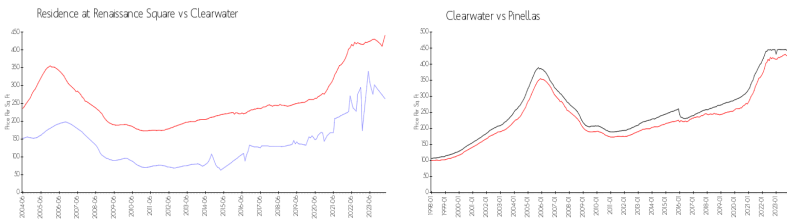

Unit 414 - Residence at Renaissance Square

414 - 1216 S Missouri Ave, Clearwater, FL, Pinellas 33756

Unit Information

MLS Number: U8232674
Status: ACTIVE
Size: 660 Sq ft.
Bedrooms: 1
Full Bathrooms: 1
Half Bathrooms: 0
Parking Spaces:
View:
List Price: $185,000
List PPSF: $280

Building Information

Number of units: 114
Number of active listings for rent: 0
Number of active listings for sale: 6
Building inventory for sale: 5%
Number of sales over the last 12 months: 4
Number of sales over the last 6 months: 0
Number of sales over the last 3 months: 0

Building Association Information

The Residence At Renaissance Square
Address: 1216 S Missouri Ave,
Clearwater, FL 33756
Phone:(727) 446-4370

<http://www.theresidenceatrenaissancecsq.com/rensquare/home.asp>

Recent Sales

Unit #	Size	Closing Date	Sale Price	PPSF
326	660 sq ft	Sep 2023	$200,000	$303
415	660 sq ft	Aug 2023	$185,000	$280
109	660 sq ft	Jun 2023	$200,000	$303
225	660 sq ft	May 2023	$198,500	$301

Market Information

Residence at Renaissance Square: $263/sq. ft.
Clearwater: $441/sq. ft.
Clearwater: $441/sq. ft.
Pinellas: $419/sq. ft.

Inventory for Sale

Residence at Renaissance Square: 5%
Clearwater: 4%
Pinellas: 3%

Avg. Time to Close Over Last 12 Months

Residence at Renaissance Square: 22 days