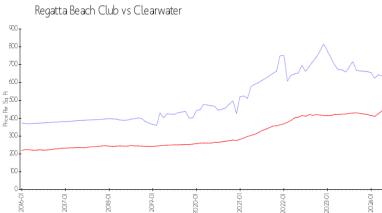

## Market Information

Regatta Beach Club: \$638/sq. ft.  
 Clearwater: \$441/sq. ft.

Clearwater: \$441/sq. ft.  
 Pinellas: \$419/sq. ft.