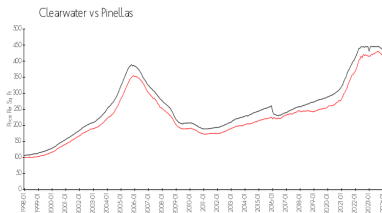

## Market Information

Regatta Beach Club: \$638/sq. ft.  
 Clearwater: \$441/sq. ft.

Clearwater: \$441/sq. ft.  
 Pinellas: \$419/sq. ft.