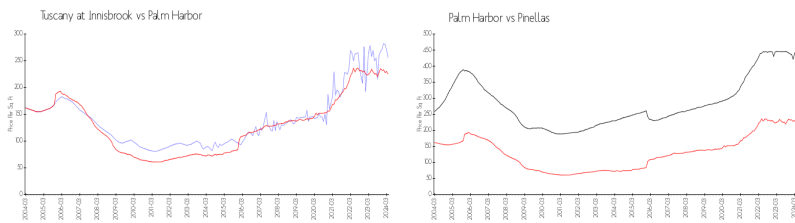

Unit 2262 Chianti Pl # 528 - Tuscany at Innisbrook

2262 Chianti Pl # 528 - 2107-2284 Portofino Pl, Palm Harbor, FL, Pinellas 34683

Unit Information

MLS Number: U8233977
Status: ACTIVE
Size: 1,200 Sq ft.
Bedrooms: 2
Full Bathrooms: 2
Half Bathrooms: 0
Parking Spaces:
View:
Rental Price: $1,725
List PPSF: $1

Building Information

Number of units: 396
Number of active listings for rent: 0
Number of active listings for sale: 9
Building inventory for sale: 2%
Number of sales over the last 12 months: 18
Number of sales over the last 6 months: 6
Number of sales over the last 3 months: 3

Building Association Information

Tuscany at Innisbrook Condominiums
2230 Tuscany Trce
Palm Harbor, FL 34683
727-943-5697

<http://www.tuscanyatinnisbrook.org/>

Market Information

Tuscany at Innisbrook:	$255/sq. ft.	Palm Harbor:	$225/sq. ft.
Palm Harbor:	$225/sq. ft.	Pinellas:	$419/sq. ft.

Inventory for Sale

Tuscany at Innisbrook	2%
Palm Harbor	2%
Pinellas	3%

Avg. Time to Close Over Last 12 Months

Tuscany at Innisbrook	29 days
Palm Harbor	32 days
Pinellas	62 days