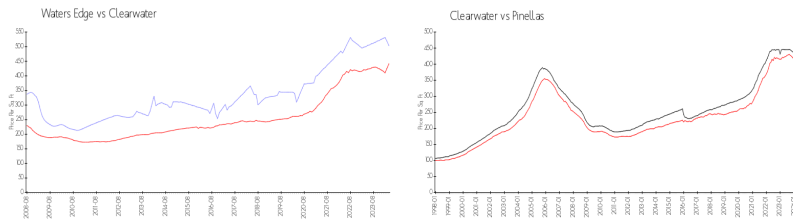

Building Association Information

Water's Edge Condo Association
 331 Cleveland St, Clearwater, FL 33755
 (727) 447-8380

Market Information

Waters Edge:	\$503/sq. ft.	Clearwater:	\$441/sq. ft.
Clearwater:	\$441/sq. ft.	Pinellas:	\$419/sq. ft.