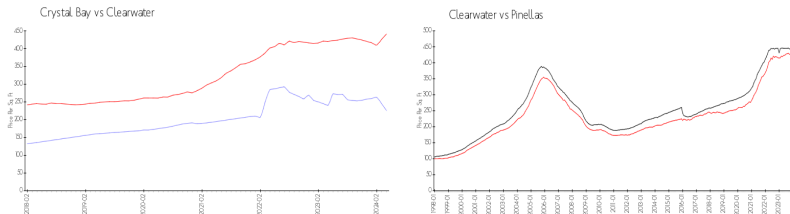

## Market Information

Crystal Bay: \$226/sq. ft.  
 Clearwater: \$441/sq. ft.  
 Clearwater: \$441/sq. ft.  
 Pinellas: \$419/sq. ft.