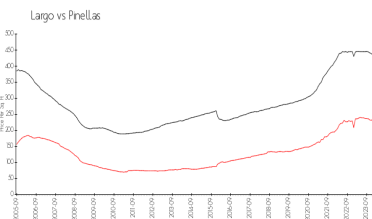

Building Association Information

Shipwatch Homeowners Association
 11900 Shipwatch Dr
 Largo, FL 33774
 (727) 595-9300

<https://www.shipwatchyachtandtennisclub.com/>

Recent Sales

Unit #	Size	Closing Date	Sale Price	PPSF
807	1,225 sq ft	May 2024	\$460,000	\$376
1610	1,235 sq ft	May 2024	\$345,000	\$279
742	1,225 sq ft	May 2024	\$395,000	\$322
643	1,225 sq ft	Apr 2024	\$389,000	\$318
1379	1,235 sq ft	Apr 2024	\$299,999	\$243
1391	1,235 sq ft	Apr 2024	\$420,000	\$340

Market Information

Shipwatch: \$296/sq. ft.
 Largo: \$232/sq. ft.
 Largo: \$232/sq. ft.
 Pinellas: \$419/sq. ft.

Inventory for Sale

Shipwatch 3%
 Largo 2%
 Pinellas 3%

Avg. Time to Close Over Last 12 Months