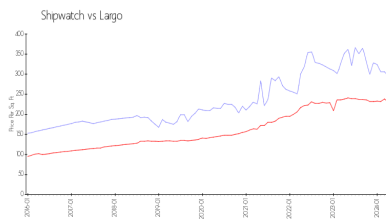

Building Association Information

Shipwatch Homeowners Association
 11900 Shipwatch Dr
 Largo, FL 33774
 (727) 595-9300

<https://www.shipwatchyachtandtennisclub.com/>

Recent Sales

Unit #	Size	Closing Date	Sale Price	PPSF
807	1,225 sq ft	May 2024	\$460,000	\$376
1610	1,235 sq ft	May 2024	\$345,000	\$279
742	1,225 sq ft	May 2024	\$395,000	\$322
643	1,225 sq ft	Apr 2024	\$389,000	\$318
1379	1,235 sq ft	Apr 2024	\$299,999	\$243
1391	1,235 sq ft	Apr 2024	\$420,000	\$340

Market Information

Shipwatch: \$296/sq. ft.
 Largo: \$232/sq. ft.
 Largo: \$232/sq. ft.
 Pinellas: \$419/sq. ft.

Inventory for Sale

Shipwatch 3%
 Largo 2%
 Pinellas 3%

Avg. Time to Close Over Last 12 Months