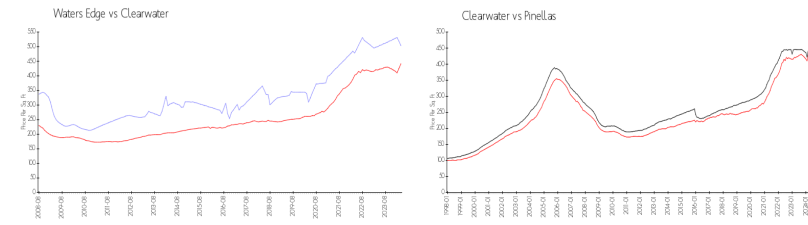

Unit 1504 - Waters Edge

1504 - 331 Cleveland St, Clearwater, FL, Pinellas 33755

Unit Information

MLS Number: U8235120
Status: ACTIVE
Size: 2,425 Sq ft.
Bedrooms: 3
Full Bathrooms: 2
Half Bathrooms: 1
Parking Spaces: Assigned, Covered
View: Water
Rental Price: $7,499
List PPSF: $3

Building Information

Number of units: 153
Number of active listings for rent: 0
Number of active listings for sale: 7
Building inventory for sale: 4%
Number of sales over the last 12 months: 2
Number of sales over the last 6 months: 1
Number of sales over the last 3 months: 0

Building Association Information

Water's Edge Condo Association
331 Cleveland St, Clearwater, FL 33755
(727) 447-8380

Market Information

Waters Edge:	$503/sq. ft.	Clearwater:	$441/sq. ft.
Clearwater:	$441/sq. ft.	Pinellas:	$419/sq. ft.

Inventory for Sale

Waters Edge 5%
Clearwater 4%
Pinellas 3%

Avg. Time to Close Over Last 12 Months

Waters Edge 85 days
Clearwater 62 days
Pinellas 62 days