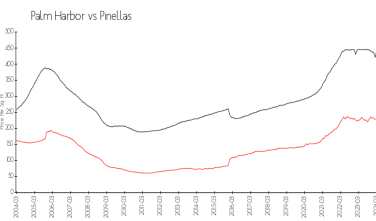

Unit 2250 Portofino PI # 3 - Tuscany at Innisbrook

2250 Portofino PI # 3 - 2107-2284 Portofino PI, Palm Harbor, FL, Pinellas 34683

Unit Information

MLS Number: U8235360
Status: ACTIVE
Size: 1,165 Sq ft.
Bedrooms: 2
Full Bathrooms: 2
Half Bathrooms: 0
Parking Spaces:
View:
Rental Price: $1,925
List PPSF: $2

Building Information

Number of units: 396
Number of active listings for rent: 0
Number of active listings for sale: 9
Building inventory for sale: 2%
Number of sales over the last 12 months: 18
Number of sales over the last 6 months: 6
Number of sales over the last 3 months: 3

Building Association Information

Tuscany at Innisbrook Condominiums
2230 Tuscany Trce
Palm Harbor, FL 34683
727-943-5697

<http://www.tuscanyatinnisbrook.org/>

Market Information

Tuscany at Innisbrook:	$255/sq. ft.	Palm Harbor:	$225/sq. ft.
Palm Harbor:	$225/sq. ft.	Pinellas:	$419/sq. ft.

Inventory for Sale

Tuscany at Innisbrook	2%
Palm Harbor	2%
Pinellas	3%

Avg. Time to Close Over Last 12 Months

Tuscany at Innisbrook	29 days
Palm Harbor	32 days
Pinellas	62 days