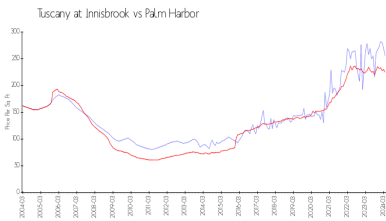

Unit 2250 Portofino PI # 3 - Tuscany at Innisbrook

2250 Portofino PI # 3 - 2107-2284 Portofino PI, Palm Harbor, FL, Pinellas 34683

Unit Information

MLS Number: U8235360
Status: ACTIVE
Size: 1,165 Sq ft.
Bedrooms: 2
Full Bathrooms: 2
Half Bathrooms: 0
Parking Spaces:
View:
Rental Price: $1,925
List PPSF: $2

Building Information

Number of units: 396
Number of active listings for rent: 0
Number of active listings for sale: 9
Building inventory for sale: 2%
Number of sales over the last 12 months: 18
Number of sales over the last 6 months: 6
Number of sales over the last 3 months: 3

Building Association Information

Tuscany at Innisbrook Condominiums
2230 Tuscany Trce
Palm Harbor, FL 34683
727-943-5697

<http://www.tuscanyatinnisbrook.org/>

Market Information

Tuscany at Innisbrook:	$255/sq. ft.	Palm Harbor:	$225/sq. ft.
Palm Harbor:	$225/sq. ft.	Pinellas:	$419/sq. ft.

Inventory for Sale

Tuscany at Innisbrook	2%
Palm Harbor	2%
Pinellas	3%

Avg. Time to Close Over Last 12 Months

Tuscany at Innisbrook	29 days
Palm Harbor	32 days
Pinellas	62 days