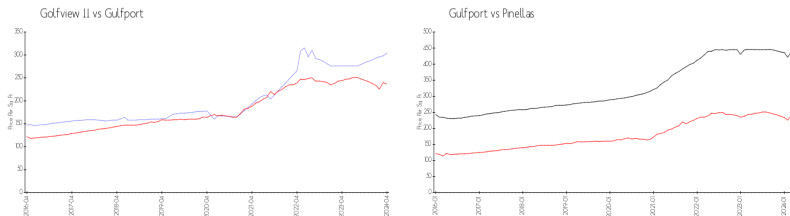

Market Information

Golfview II:	$304/sq. ft.	Gulfport:	$236/sq. ft.
Gulfport:	$236/sq. ft.	Pinellas:	$419/sq. ft.

Inventory for Sale

Golfview II: 4%
Gulfport: 4%
Pinellas: 3%

Avg. Time to Close Over Last 12 Months

Golfview II: 27 days
Gulfport: 70 days
Pinellas: 62 days