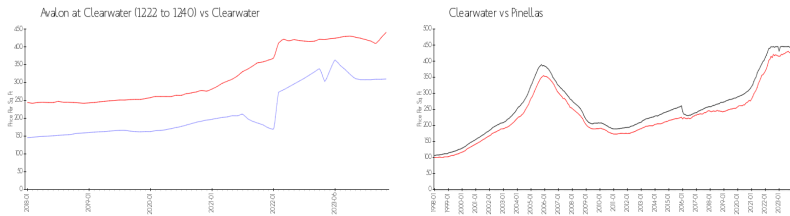

Market Information

Avalon at Clearwater (1222 to 1240): $310/sq. ft.
Clearwater: $441/sq. ft.
Pinellas: $419/sq. ft.

Inventory for Sale

Avalon at Clearwater (1222 to 1240): 1%
Clearwater: 4%
Pinellas: 3%

Avg. Time to Close Over Last 12 Months

Avalon at Clearwater (1222 to 1240): 63 days
Clearwater: 62 days
Pinellas: 62 days