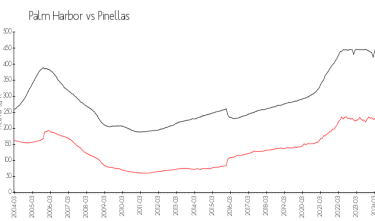

Unit 2279 Portofino PI # 2025 - Tuscany at Innisbrook

2279 Portofino PI # 2025 - 2107-2284 Portofino PI, Palm Harbor, FL, Pinellas 34683

Unit Information

MLS Number: U8236832
Status: ACTIVE
Size: 1,200 Sq ft.
Bedrooms: 2
Full Bathrooms: 2
Half Bathrooms: 0
Parking Spaces:
View:
Rental Price: $2,200
List PPSF: $2

Building Information

Number of units: 396
Number of active listings for rent: 0
Number of active listings for sale: 9
Building inventory for sale: 2%
Number of sales over the last 12 months: 18
Number of sales over the last 6 months: 6
Number of sales over the last 3 months: 3

Building Association Information

Tuscany at Innisbrook Condominiums
2230 Tuscany Trce
Palm Harbor, FL 34683
727-943-5697

<http://www.tuscanyatinnisbrook.org/>

Market Information

Tuscany at Innisbrook:	$255/sq. ft.	Palm Harbor:	$225/sq. ft.
Palm Harbor:	$225/sq. ft.	Pinellas:	$419/sq. ft.

Inventory for Sale

Tuscany at Innisbrook 2%
Palm Harbor 2%
Pinellas 3%

Avg. Time to Close Over Last 12 Months

Tuscany at Innisbrook 29 days
Palm Harbor 32 days
Pinellas 62 days