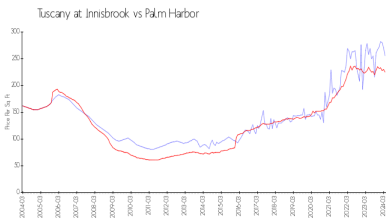

Unit 2279 Portofino PI # 2025 - Tuscany at Innisbrook

2279 Portofino PI # 2025 - 2107-2284 Portofino PI, Palm Harbor, FL, Pinellas 34683

Unit Information

MLS Number: U8236832
Status: ACTIVE
Size: 1,200 Sq ft.
Bedrooms: 2
Full Bathrooms: 2
Half Bathrooms: 0
Parking Spaces:
View:
Rental Price: $2,200
List PPSF: $2

Building Information

Number of units: 396
Number of active listings for rent: 0
Number of active listings for sale: 9
Building inventory for sale: 2%
Number of sales over the last 12 months: 18
Number of sales over the last 6 months: 6
Number of sales over the last 3 months: 3

Building Association Information

Tuscany at Innisbrook Condominiums
2230 Tuscany Trce
Palm Harbor, FL 34683
727-943-5697

<http://www.tuscanyatinnisbrook.org/>

Market Information

Tuscany at Innisbrook:	$255/sq. ft.	Palm Harbor:	$225/sq. ft.
Palm Harbor:	$225/sq. ft.	Pinellas:	$419/sq. ft.

Inventory for Sale

Tuscany at Innisbrook 2%
Palm Harbor 2%
Pinellas 3%

Avg. Time to Close Over Last 12 Months

Tuscany at Innisbrook 29 days
Palm Harbor 32 days
Pinellas 62 days