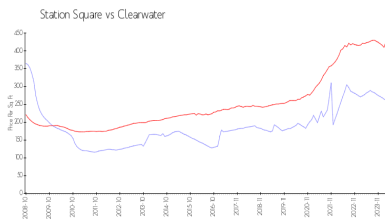

Unit 1304 - Station Square

1304 - 628 Cleveland St, Clearwater, FL, Pinellas 33755

Unit Information

MLS Number: U8238112
Status: ACTIVE
Size: 1,636 Sq ft.
Bedrooms: 2
Full Bathrooms: 2
Half Bathrooms: 0
Parking Spaces:
View:
Rental Price: $3,600
List PPSF: $2

Building Information

Number of units: 126
Number of active listings for rent: 0
Number of active listings for sale: 6
Building inventory for sale: 4%
Number of sales over the last 12 months: 7
Number of sales over the last 6 months: 1
Number of sales over the last 3 months: 0

Market Information

Station Square: $258/sq. ft.
Clearwater: $441/sq. ft.
Clearwater: $441/sq. ft.
Pinellas: $419/sq. ft.

Inventory for Sale

Station Square 5%
Clearwater 4%
Pinellas 3%

Avg. Time to Close Over Last 12 Months

Station Square 18 days
Clearwater 62 days
Pinellas 62 days