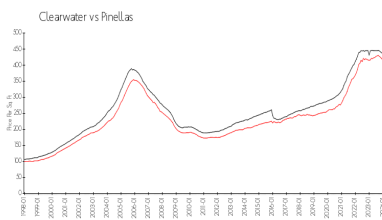

Unit 1304 - Station Square

1304 - 628 Cleveland St, Clearwater, FL, Pinellas 33755

Unit Information

MLS Number: U8238112
Status: ACTIVE
Size: 1,636 Sq ft.
Bedrooms: 2
Full Bathrooms: 2
Half Bathrooms: 0
Parking Spaces:
View:
Rental Price: $3,600
List PPSF: $2

Building Information

Number of units: 126
Number of active listings for rent: 0
Number of active listings for sale: 6
Building inventory for sale: 4%
Number of sales over the last 12 months: 7
Number of sales over the last 6 months: 1
Number of sales over the last 3 months: 0

Market Information

Station Square: $258/sq. ft.
Clearwater: $441/sq. ft.
Clearwater: $441/sq. ft.
Pinellas: $419/sq. ft.

Inventory for Sale

Station Square 5%
Clearwater 4%
Pinellas 3%

Avg. Time to Close Over Last 12 Months

Station Square 18 days
Clearwater 62 days
Pinellas 62 days