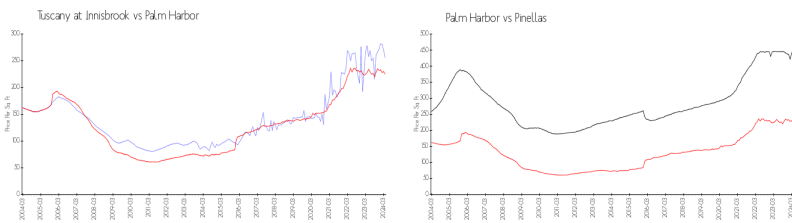

Unit 2141 Portofino PI # 2826 - Tuscany at Innisbrook

2141 Portofino PI # 2826 - 2107-2284 Portofino PI, Palm Harbor, FL, Pinellas 34683

Unit Information

MLS Number: U8238753
Status: ACTIVE
Size: 756 Sq ft.
Bedrooms: 1
Full Bathrooms: 1
Half Bathrooms: 0
Parking Spaces: Assigned, Guest
View: Trees/Woods
Rental Price: $1,550
List PPSF: $2

Building Information

Number of units: 396
Number of active listings for rent: 0
Number of active listings for sale: 9
Building inventory for sale: 2%
Number of sales over the last 12 months: 18
Number of sales over the last 6 months: 6
Number of sales over the last 3 months: 3

Building Association Information

Tuscany at Innisbrook Condominiums
2230 Tuscany Trce
Palm Harbor, FL 34683
727-943-5697

<http://www.tuscanyatinnisbrook.org/>

Market Information

Tuscany at Innisbrook:	$255/sq. ft.	Palm Harbor:	$225/sq. ft.
Palm Harbor:	$225/sq. ft.	Pinellas:	$419/sq. ft.

Inventory for Sale

Tuscany at Innisbrook	2%
Palm Harbor	2%
Pinellas	3%

Avg. Time to Close Over Last 12 Months

Tuscany at Innisbrook	29 days
Palm Harbor	32 days
Pinellas	62 days