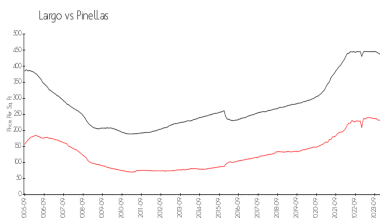

Unit 13129 Thoroughbred Loop - Cumberland Trace

13129 Thoroughbred Loop - 8000-13321 Thoroughbred Loop, Largo, FL, Pinellas 33733

Unit Information

MLS Number: U8238826
Status: ACTIVE
Size: 1,271 Sq ft.
Bedrooms: 2
Full Bathrooms: 1
Half Bathrooms: 1
Parking Spaces:
View:
Rental Price: $2,100
List PPSF: $2

Building Information

Number of units: 126
Number of active listings for rent: 0
Number of active listings for sale: 1
Building inventory for sale: 0%
Number of sales over the last 12 months: 3
Number of sales over the last 6 months: 2
Number of sales over the last 3 months: 0

Building Association Information

Cumberland Trace
Address: 8006 N Boone Dr,
Largo, FL 33773

Market Information

Cumberland Trace: $258/sq. ft.
Largo: $232/sq. ft.

Largo: $232/sq. ft.
Pinellas: $419/sq. ft.

Inventory for Sale

Cumberland Trace 1%
Largo 2%
Pinellas 3%

Avg. Time to Close Over Last 12 Months

Cumberland Trace 22 days
Largo 49 days
Pinellas 62 days