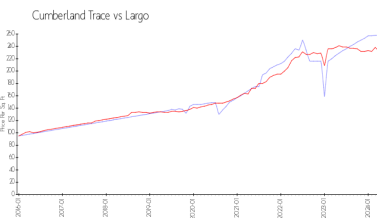

Unit 13129 Thoroughbred Loop - Cumberland Trace

13129 Thoroughbred Loop - 8000-13321 Thoroughbred Loop, Largo, FL, Pinellas 33733

Unit Information

MLS Number: U8238826
Status: ACTIVE
Size: 1,271 Sq ft.
Bedrooms: 2
Full Bathrooms: 1
Half Bathrooms: 1
Parking Spaces:
View:
Rental Price: $2,100
List PPSF: $2

Building Information

Number of units: 126
Number of active listings for rent: 0
Number of active listings for sale: 1
Building inventory for sale: 0%
Number of sales over the last 12 months: 3
Number of sales over the last 6 months: 2
Number of sales over the last 3 months: 0

Building Association Information

Cumberland Trace
Address: 8006 N Boone Dr,
Largo, FL 33773

Market Information

Cumberland Trace: $258/sq. ft.
Largo: $232/sq. ft.

Largo: $232/sq. ft.
Pinellas: $419/sq. ft.

Inventory for Sale

Cumberland Trace 1%
Largo 2%
Pinellas 3%

Avg. Time to Close Over Last 12 Months

Cumberland Trace 22 days
Largo 49 days
Pinellas 62 days