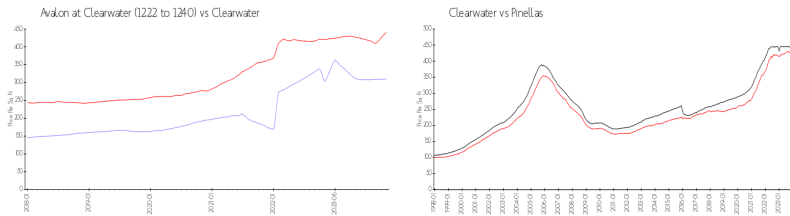

Building Association Information

Avalon At Clearwater
 Address: 1220 S Missouri Ave,
 Clearwater, FL 33756

Market Information

Avalon at Clearwater (1222 to 1240): \$310/sq. ft.
 Clearwater: \$441/sq. ft.
 Pinellas: \$419/sq. ft.