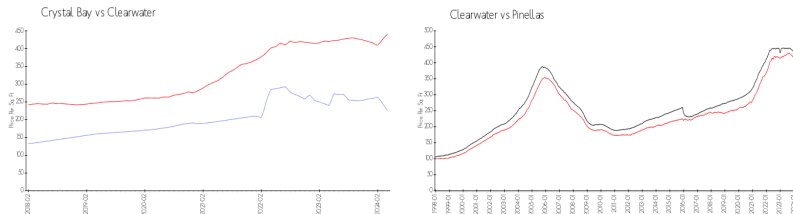

Market Information

Crystal Bay: $226/sq. ft.
Clearwater: $441/sq. ft.
Clearwater: $441/sq. ft.
Pinellas: $419/sq. ft.

Inventory for Sale

Crystal Bay: 7%
Clearwater: 4%
Pinellas: 3%

Avg. Time to Close Over Last 12 Months

Crystal Bay: 73 days
Clearwater: 62 days
Pinellas: 62 days