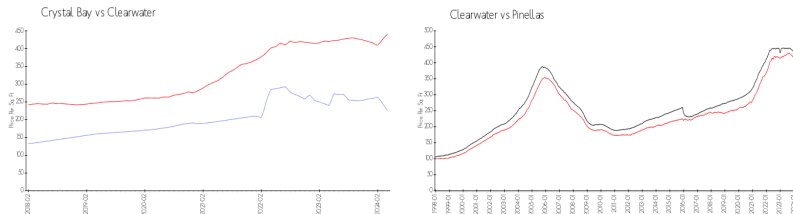

## Market Information

Crystal Bay:	\$226/sq. ft.	Clearwater:	\$441/sq. ft.
Clearwater:	\$441/sq. ft.	Pinellas:	\$419/sq. ft.