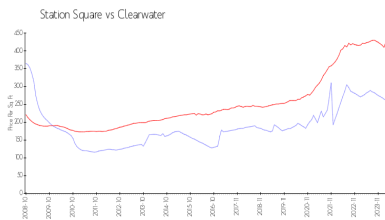

Unit 1307 - Station Square

1307 - 628 Cleveland St, Clearwater, FL, Pinellas 33755

Unit Information

MLS Number: U8239805
Status: ACTIVE
Size: 1,272 Sq ft.
Bedrooms: 2
Full Bathrooms: 2
Half Bathrooms: 0
Parking Spaces:
View:
Rental Price: $2,850
List PPSF: $2

Building Information

Number of units: 126
Number of active listings for rent: 0
Number of active listings for sale: 6
Building inventory for sale: 4%
Number of sales over the last 12 months: 7
Number of sales over the last 6 months: 1
Number of sales over the last 3 months: 0

Market Information

Station Square: $258/sq. ft.
Clearwater: $441/sq. ft.
Clearwater: $441/sq. ft.
Pinellas: $419/sq. ft.

Inventory for Sale

Station Square 5%
Clearwater 4%
Pinellas 3%

Avg. Time to Close Over Last 12 Months

Station Square 18 days
Clearwater 62 days
Pinellas 62 days