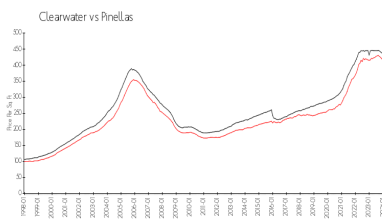

Unit 1307 - Station Square

1307 - 628 Cleveland St, Clearwater, FL, Pinellas 33755

Unit Information

MLS Number: U8239805
Status: ACTIVE
Size: 1,272 Sq ft.
Bedrooms: 2
Full Bathrooms: 2
Half Bathrooms: 0
Parking Spaces:
View:
Rental Price: $2,850
List PPSF: $2

Building Information

Number of units: 126
Number of active listings for rent: 0
Number of active listings for sale: 6
Building inventory for sale: 4%
Number of sales over the last 12 months: 7
Number of sales over the last 6 months: 1
Number of sales over the last 3 months: 0

Market Information

Station Square: $258/sq. ft.
Clearwater: $441/sq. ft.
Clearwater: $441/sq. ft.
Pinellas: $419/sq. ft.

Inventory for Sale

Station Square 5%
Clearwater 4%
Pinellas 3%

Avg. Time to Close Over Last 12 Months

Station Square 18 days
Clearwater 62 days
Pinellas 62 days