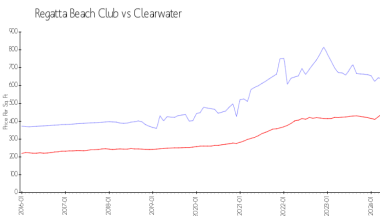

Market Information

Regatta Beach Club: $638/sq. ft.
Clearwater: $441/sq. ft.

Clearwater: $441/sq. ft.
Pinellas: $419/sq. ft.

Inventory for Sale

Regatta Beach Club: 6%
Clearwater: 4%
Pinellas: 3%

Avg. Time to Close Over Last 12 Months

Regatta Beach Club: 67 days
Clearwater: 62 days
Pinellas: 62 days