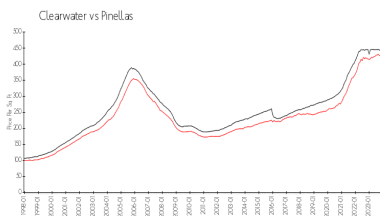

Market Information

Regatta Beach Club: $638/sq. ft.
Clearwater: $441/sq. ft.

Clearwater: $441/sq. ft.
Pinellas: $419/sq. ft.

Inventory for Sale

Regatta Beach Club: 6%
Clearwater: 4%
Pinellas: 3%

Avg. Time to Close Over Last 12 Months

Regatta Beach Club: 67 days
Clearwater: 62 days
Pinellas: 62 days