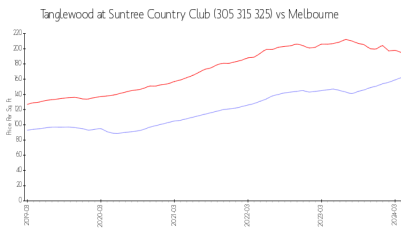

## Market Information

Tanglewood at Suntree \$162/sq. ft.  
 Country Club (305 315 325):  
 Melbourne: \$195/sq. ft.

Melbourne: \$195/sq. ft.  
 Brevard: \$226/sq. ft.