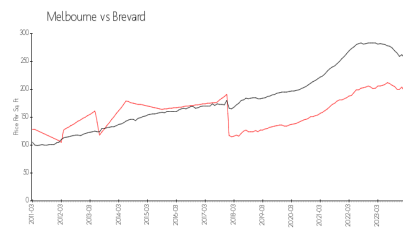

## Market Information

Tanglewood at Suntree \$162/sq. ft.  
 Country Club (305 315 325):  
 Melbourne: \$195/sq. ft.

Melbourne: \$195/sq. ft.  
 Brevard: \$226/sq. ft.