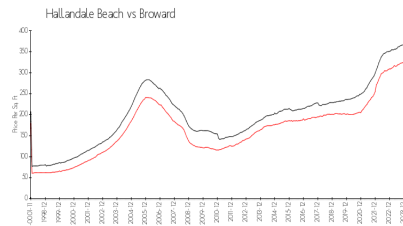

Bay Place

2420 Diana Dr, Hallandale Beach, FL, Broward 33009

Building Information

Number of units:	26
Number of active listings for rent:	0
Number of active listings for sale:	1
Building inventory for sale:	3%
Number of sales over the last 12 months:	1
Number of sales over the last 6 months:	1
Number of sales over the last 3 months:	0

Built in 1981 - 26 units - 4 floors

Market Information

Bay Place: \$352/sq. ft.
Hallandale Beach: \$325/sq. ft.

Hallandale Beach: \$325/sq. ft.
Broward: \$351/sq. ft.

Inventory for Sale

Bay Place	3%
Hallandale Beach	4%
Broward	4%