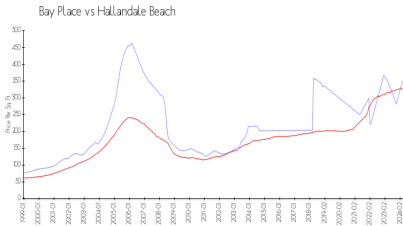

Bay Place

2420 Diana Dr, Hallandale Beach, FL, Broward 33009

Building Information

Number of units:	26
Number of active listings for rent:	0
Number of active listings for sale:	1
Building inventory for sale:	3%
Number of sales over the last 12 months:	1
Number of sales over the last 6 months:	1
Number of sales over the last 3 months:	0

Built in 1981 - 26 units - 4 floors

Market Information

Bay Place: \$352/sq. ft.
Hallandale Beach: \$325/sq. ft.

Hallandale Beach: \$325/sq. ft.
Broward: \$351/sq. ft.

Inventory for Sale

Bay Place	3%
Hallandale Beach	4%
Broward	4%