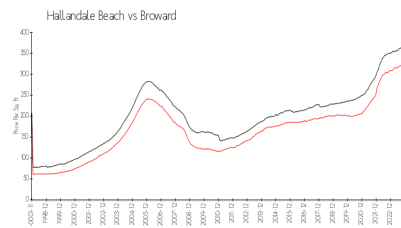

Clifton Condominium Assn
 (954) 454-4311

Built in 1972 - 140 units - 15 floors

Market Information

Clifton: \$297/sq. ft.
 Hallandale Beach: \$325/sq. ft.

Hallandale Beach: \$325/sq. ft.
 Broward: \$351/sq. ft.

Inventory for Sale

Clifton 2%
 Hallandale Beach 4%
 Broward 4%

Avg. Time to Close Over Last 12 Months

Clifton 87 days
 Hallandale Beach 76 days
 Broward 67 days