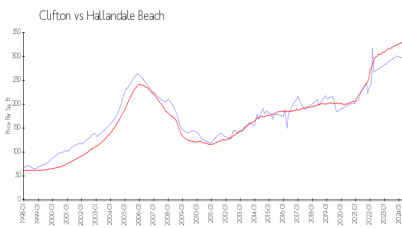

Clifton

3161 S Ocean Dr, Hallandale Beach, FL, Broward 33009

Building Information

Number of units: 140
 Number of active listings for rent: 3
 Number of active listings for sale: 4
 Building inventory for sale: 2%
 Number of sales over the last 12 months: 3
 Number of sales over the last 6 months: 3
 Number of sales over the last 3 months: 0

Clifton Condominium Assn
 (954) 454-4311

Built in 1972 - 140 units - 15 floors

Market Information

Clifton: \$297/sq. ft.
 Hallandale Beach: \$325/sq. ft.

Hallandale Beach: \$325/sq. ft.
 Broward: \$351/sq. ft.