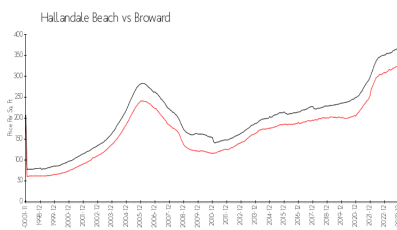

## Market Information

Hemispheres Bay North: \$348/sq. ft.  
 Hallandale Beach: \$325/sq. ft.

Hallandale Beach: \$325/sq. ft.  
 Broward: \$351/sq. ft.