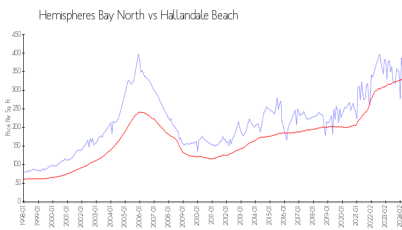

## Market Information

Hemispheres Bay North: \$348/sq. ft.  
 Hallandale Beach: \$325/sq. ft.

Hallandale Beach: \$325/sq. ft.  
 Broward: \$351/sq. ft.