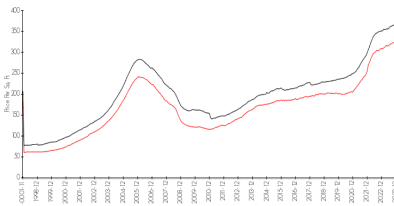

Hemispheres Condominium Association
 (954) 458-7144

Built in 1972 - 331 units - 23 floors

Market Information

Hemispheres Ocean North vs Hallandale Beach

Hallandale Beach vs Broward

Hemispheres Ocean North: \$421/sq. ft.
 Hallandale Beach: \$325/sq. ft.

Hallandale Beach: \$325/sq. ft.
 Broward: \$351/sq. ft.

Inventory for Sale

Hemispheres Ocean North: 3%
 Hallandale Beach: 4%
 Broward: 4%

Avg. Time to Close Over Last 12 Months

Hemispheres Ocean North: 99 days
 Hallandale Beach: 76 days
 Broward: 67 days