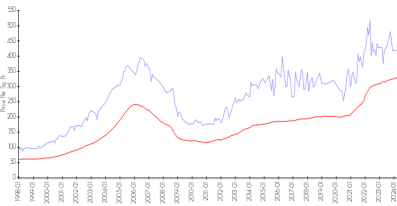

Hemispheres Ocean North

1950 S Ocean Dr, Hallandale Beach, FL, Broward 33009

Building Information

Number of units: 331
 Number of active listings for rent: 6
 Number of active listings for sale: 10
 Building inventory for sale: 3%
 Number of sales over the last 12 months: 11
 Number of sales over the last 6 months: 4
 Number of sales over the last 3 months: 2

Hemispheres Condominium Association
 (954) 458-7144

Built in 1972 - 331 units - 23 floors

Market Information

Hemispheres Ocean North vs Hallandale Beach

Hallandale Beach vs Broward

Hemispheres Ocean North: \$421/sq. ft.
 Hallandale Beach: \$325/sq. ft.