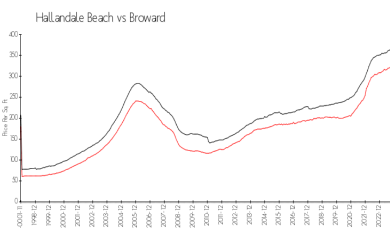

Hemispheres Ocean South

1980 S Ocean Dr, Hallandale Beach, FL, Broward 33009

Building Information

Number of units:	327
Number of active listings for rent:	15
Number of active listings for sale:	12
Building inventory for sale:	3%
Number of sales over the last 12 months:	12
Number of sales over the last 6 months:	5
Number of sales over the last 3 months:	2

The hemisphere Condominium Association
(954) 454-1876

Built in 1972 - 327 units - 23 floors

Market Information

Hemispheres Ocean South: \$422/sq. ft.
Hallandale Beach: \$325/sq. ft.

Hallandale Beach: \$325/sq. ft.
Broward: \$351/sq. ft.