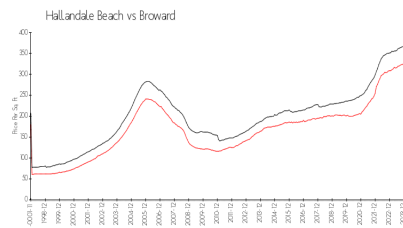

Meadowbrook Towers Condominiums
 (954) 458-7520

Built in 1968 - 40 units - 5 floors

Market Information

Meadowbrook C: \$264/sq. ft.
 Hallandale Beach: \$325/sq. ft.

Hallandale Beach: \$325/sq. ft.
 Broward: \$351/sq. ft.