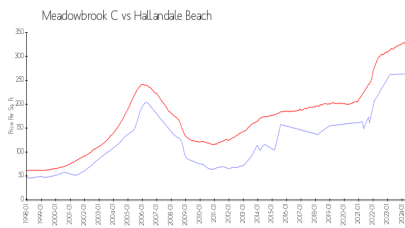

Meadowbrook Towers Condominiums
 (954) 458-7520

Built in 1968 - 40 units - 5 floors

Market Information

Meadowbrook C: \$264/sq. ft.
 Hallandale Beach: \$325/sq. ft.

Hallandale Beach: \$325/sq. ft.
 Broward: \$351/sq. ft.