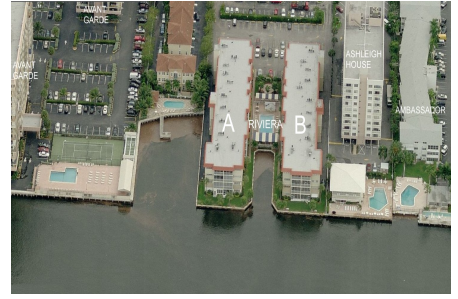

Riviera A

2081 S Ocean Dr, Hallandale Beach, FL, Broward 33009

Building Information

Number of units: 39
Number of active listings for rent: 0
Number of active listings for sale: 0
Building inventory for sale:
Number of sales over the last 12 months: 0%%
Number of sales over the last 6 months: 2
Number of sales over the last 3 months: 1

Riviera Apartments Inc
2081 S Ocean Dr, Hallandale Beach,
FL 33009
(954) 457-5197

Built in 1963 - 39 units - 4 floors

Market Information

Riviera A: \$306/sq. ft.
Hallandale Beach: \$325/sq. ft.

Hallandale Beach: \$325/sq. ft.
Broward: \$351/sq. ft.