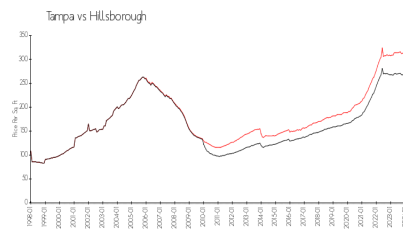

SIXTY-TWO TWELVE BAYSHORE
 CONDOMINIUM ASSOCIATION, INC
 813 902 8547

Built in 1985 - 12 units - 3 floors

Market Information

Sixty-Two Twelve Bayshore: \$658/sq. ft.
 Tampa: \$312/sq. ft.

Tampa: \$312/sq. ft.
 Hillsborough: \$251/sq. ft.

Inventory for Sale

Sixty-Two Twelve Bayshore	8%
Tampa	2%
Hillsborough	2%

Avg. Time to Close Over Last 12 Months

Sixty-Two Twelve Bayshore	23 days
Tampa	43 days
Hillsborough	44 days