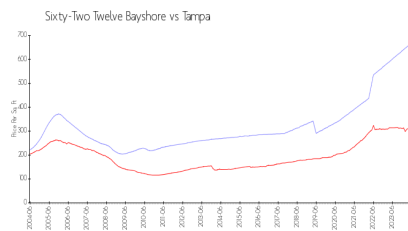

Sixty-Two Twelve Bayshore

6212 Bayshore Blvd, Tampa, FL, Hillsborough 33611

Building Information

Number of units:	12
Number of active listings for rent:	0
Number of active listings for sale:	1
Building inventory for sale:	8%
Number of sales over the last 12 months:	0
Number of sales over the last 6 months:	0
Number of sales over the last 3 months:	0

SIXTY-TWO TWELVE BAYSHORE
 CONDOMINIUM ASSOCIATION, INC
 813 902 8547

Built in 1985 - 12 units - 3 floors

Market Information

Sixty-Two Twelve Bayshore: \$658/sq. ft.
 Tampa: \$312/sq. ft.

Tampa: \$312/sq. ft.
 Hillsborough: \$251/sq. ft.