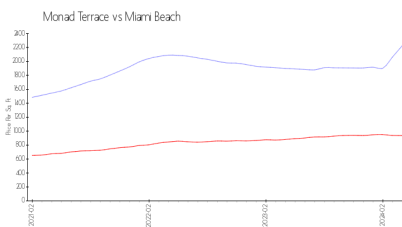

## Market Information

Monad Terrace: \$2227/sq. ft.  
Miami Beach: \$937/sq. ft.

Miami Beach: \$937/sq. ft.  
Miami-Dade: \$695/sq. ft.