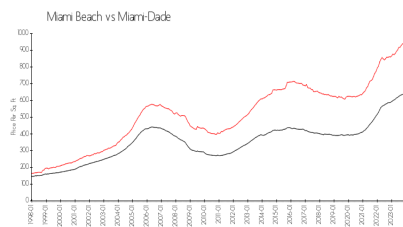

## Market Information

Monad Terrace: \$2227/sq. ft.  
Miami Beach: \$937/sq. ft.

Miami Beach: \$937/sq. ft.  
Miami-Dade: \$695/sq. ft.