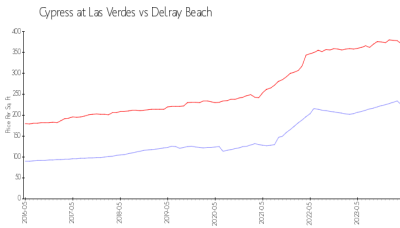

Market Information

Cypress at Las Verdes: $225/sq. ft.
Delray Beach: $371/sq. ft.