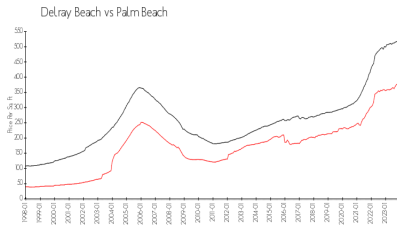

Cypress at Las Verdes: \$225/sq. ft.
 Delray Beach: \$371/sq. ft.

Delray Beach: \$371/sq. ft.
 Palm Beach: \$475/sq. ft.

Inventory for Sale

Cypress at Las Verdes	4%
Delray Beach	3%
Palm Beach	3%

Avg. Time to Close Over Last 12 Months