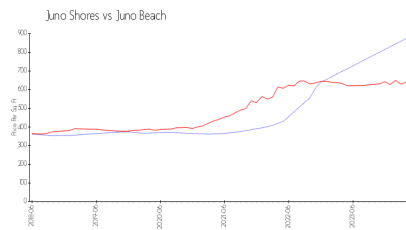

Market Information

Juno Shores: $875/sq. ft.
Juno Beach: $642/sq. ft.