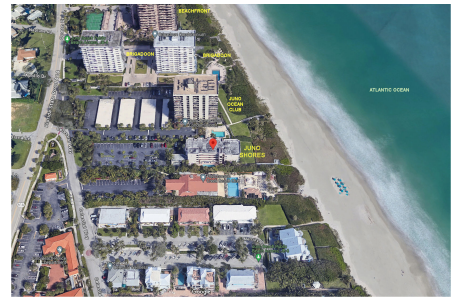

Juno Shores

420 Celestial Wy, Juno Beach, FL, Palm Beach 33408

Building Information

Number of units:	22
Number of active listings for rent:	1
Number of active listings for sale:	1
Building inventory for sale:	4%
Number of sales over the last 12 months:	0
Number of sales over the last 6 months:	0
Number of sales over the last 3 months:	0

Juno Shores Resort Condominium
 Address: 420 Celestial Way,
 Juno Beach, FL 33408
 Phone: +1 561-622-2530

Built in 1982 - 22 units - 4 floors

Market Information

Juno Shores: \$875/sq. ft.
 Juno Beach: \$642/sq. ft.