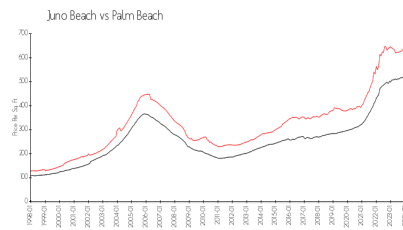

Juno Shores Resort Condominium
 Address: 420 Celestial Way,
 Juno Beach, FL 33408
 Phone: +1 561-622-2530

Built in 1982 - 22 units - 4 floors

Market Information

Juno Shores: \$875/sq. ft.
 Juno Beach: \$642/sq. ft.