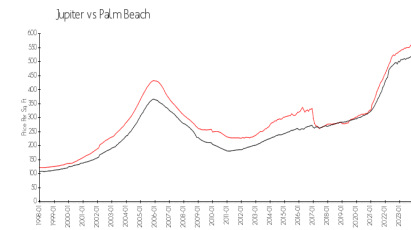

## Market Information

Broadview (100 200&300): \$520/sq. ft.  
 Jupiter: \$557/sq. ft.

Jupiter: \$557/sq. ft.  
 Palm Beach: \$475/sq. ft.