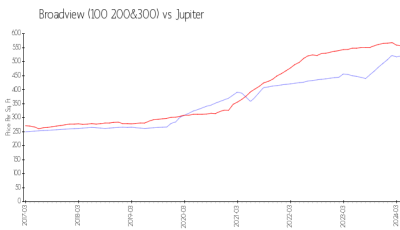

## Market Information

Broadview (100 200&300): \$520/sq. ft.  
 Jupiter: \$557/sq. ft.

Jupiter: \$557/sq. ft.  
 Palm Beach: \$475/sq. ft.