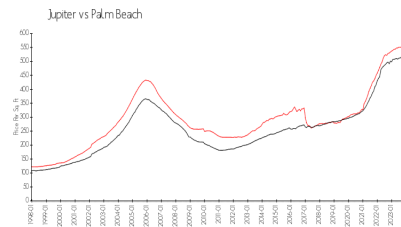

Seawatch at Jupiter Island

19670 Beach Rd, Jupiter, FL, Palm Beach 33469

Building Information

Number of units:	65
Number of active listings for rent:	0
Number of active listings for sale:	11
Building inventory for sale:	16%
Number of sales over the last 12 months:	3
Number of sales over the last 6 months:	2
Number of sales over the last 3 months:	0

Seawatch at Jupiter Island
 Condo Association
 19670 Beach Rd
 Jupiter FL33469
 +1 561-427-8179

Built in 1984 - 64 units - 7 floors

Market Information

Seawatch at Jupiter Island: \$925/sq. ft.
 Jupiter: \$557/sq. ft.