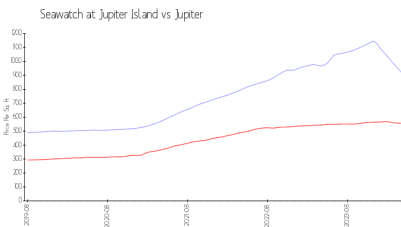

Seawatch at Jupiter Island

19670 Beach Rd, Jupiter, FL, Palm Beach 33469

Building Information

Number of units:	65
Number of active listings for rent:	0
Number of active listings for sale:	11
Building inventory for sale:	16%
Number of sales over the last 12 months:	3
Number of sales over the last 6 months:	2
Number of sales over the last 3 months:	0

Seawatch at Jupiter Island
 Condo Association
 19670 Beach Rd
 Jupiter FL33469
 +1 561-427-8179

Built in 1984 - 64 units - 7 floors

Market Information

Seawatch at Jupiter Island: \$925/sq. ft.
 Jupiter: \$557/sq. ft.