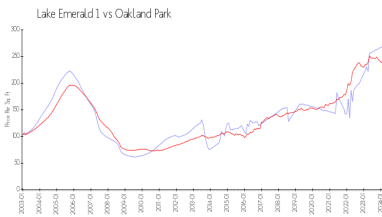

## Market Information

Lake Emerald 1: \$272/sq. ft.  
Oakland Park: \$236/sq. ft.

Oakland Park: \$236/sq. ft.  
Broward: \$351/sq. ft.