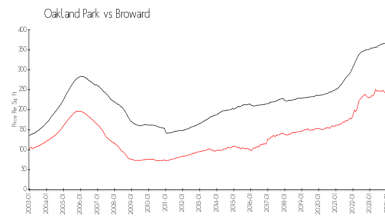

## Market Information

Lake Emerald 1: \$272/sq. ft.  
Oakland Park: \$236/sq. ft.

Oakland Park: \$236/sq. ft.  
Broward: \$351/sq. ft.